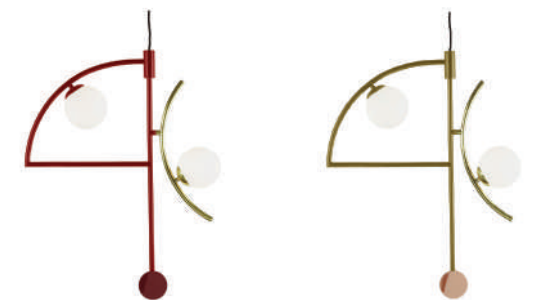

globes: glass

half spheres: lacquered wood

bulbs 2 x LED G9 max. 7W

estrutura: metal lacado, latão ou nickel polido ou satinado

globos: vidro

meias esferas: madeira lacada

lâmpadas 2 x LED G9 máx.7W

2

3

table lamp

1

helio table

w: 50 cm / 20"
 d: 25 cm / 10"
 h: 67 cm / 26"

structure: lacquered metal, polished or satin brass or nickel
 globes: glass
 half spheres: lacquered wood
 bulbs 4 x LED G9 max. 7W