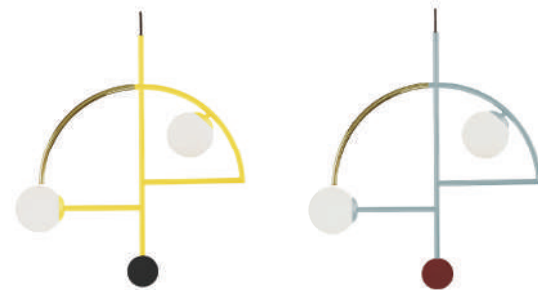

structure: lacquered metal, polished or satin brass or nickel

globes: glass

half spheres: lacquered wood

bulbs 2 x LED G9 max. 7W

estrutura: metal lacado, latão ou nickel polido ou satinado

globos: vidro

meias esferas: madeira lacada

lâmpadas 2 x LED G9 máx.7W

2

3

suspension lamp

1

helio III

w: 63 cm / 25"
 d: 12 cm / 4,7"
 h: 73 cm / 29"

structure: lacquered metal, polished or satin brass or nickel.